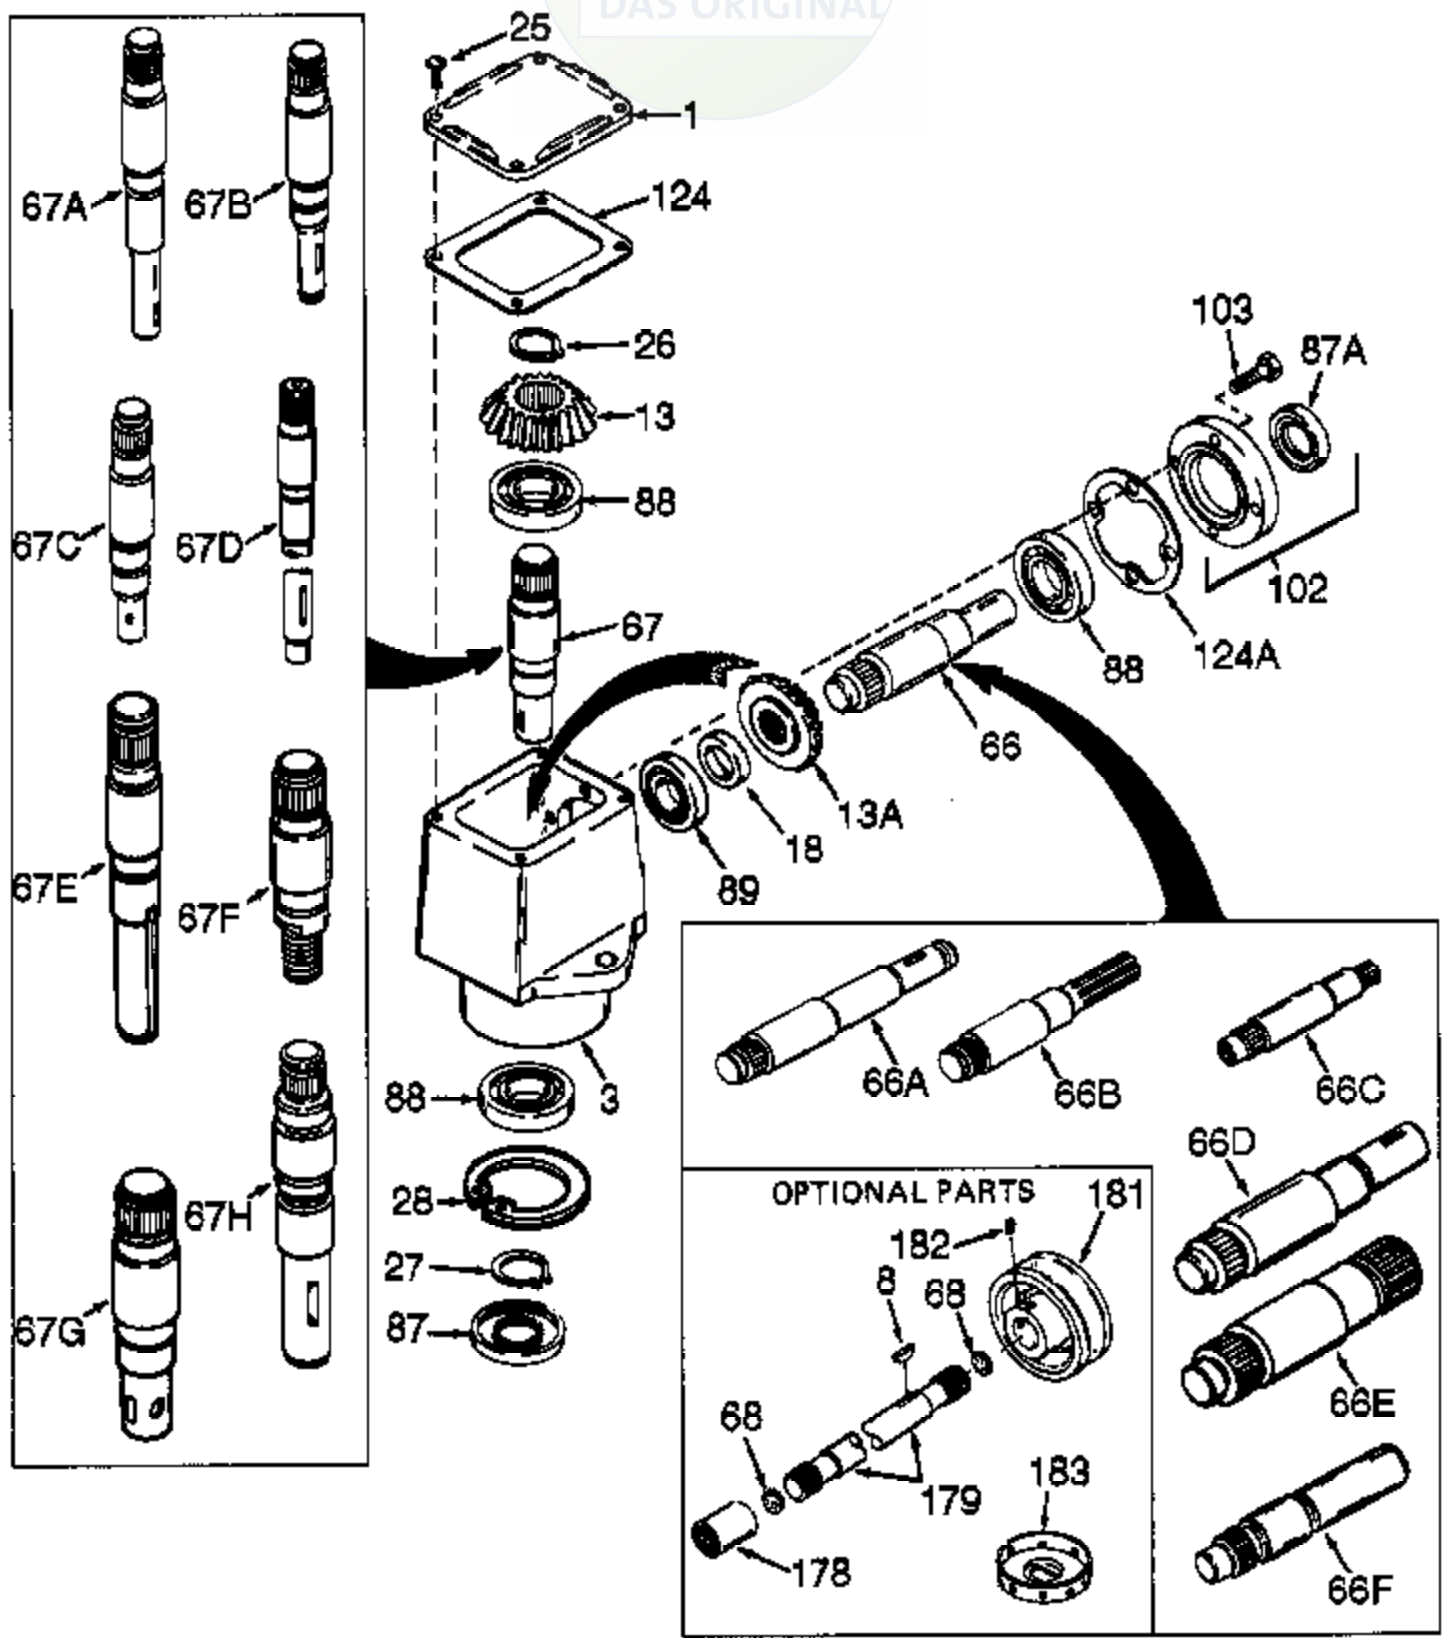

ILLUSTRATION SHOWS TYPICAL PARTS ONLY. ORDER BY PART NUMBER. PARTS NOT LISTED ARE SUPPLIED BY OEM.

Ref #	Part Number	Qty	Description
1	772067		Cover
8	792057		Key (With lug extensions)
8	792047		Woodruff Key #9
13	778046		Miter Gear (22 teeth)(7/8" ID)
13A	778046		Miter Gear (22 teeth)(7/8" ID)
25	792025		Screw, 10-24 x 1/2"
26	788018		Snap Ring
27	788019		Snap Ring
66	776125		Input Shaft (5-7/32" long)
67	776060A		Output Shaft (4-35/64" long)
68	788039		Felt Disc
87A	788031		Oil Seal
87	788029		Oil Seal
88	780034		Ball Bearing
89	780024		Ball Bearing
102	786029		Retainer Cap & Seal (Incl. 87A & 103)
103	792026		Screw, 1/4-20 x 7/8"
124	788028		Cover Gasket
124A	788030B		Cap Gasket
177A	XXXXX		(Not included with head assembly.)
177	XXXXX		THE FOLLOWING ARE OPTIONAL PARTS:
178	786028		Coupling (1-1/2" long)
178	786031		Coupling (1-5/16" long)
179	XXXXX		Input Connector Shaft
181	786030		Sheave (3-1/4" Dia.)
181	786059		Sheave (4" Dia.)
182	792027		Set Screw, 5/16-24 x 1/4
183	786044		Shield

RAD-3281-PEERLESS Page 2 of 2